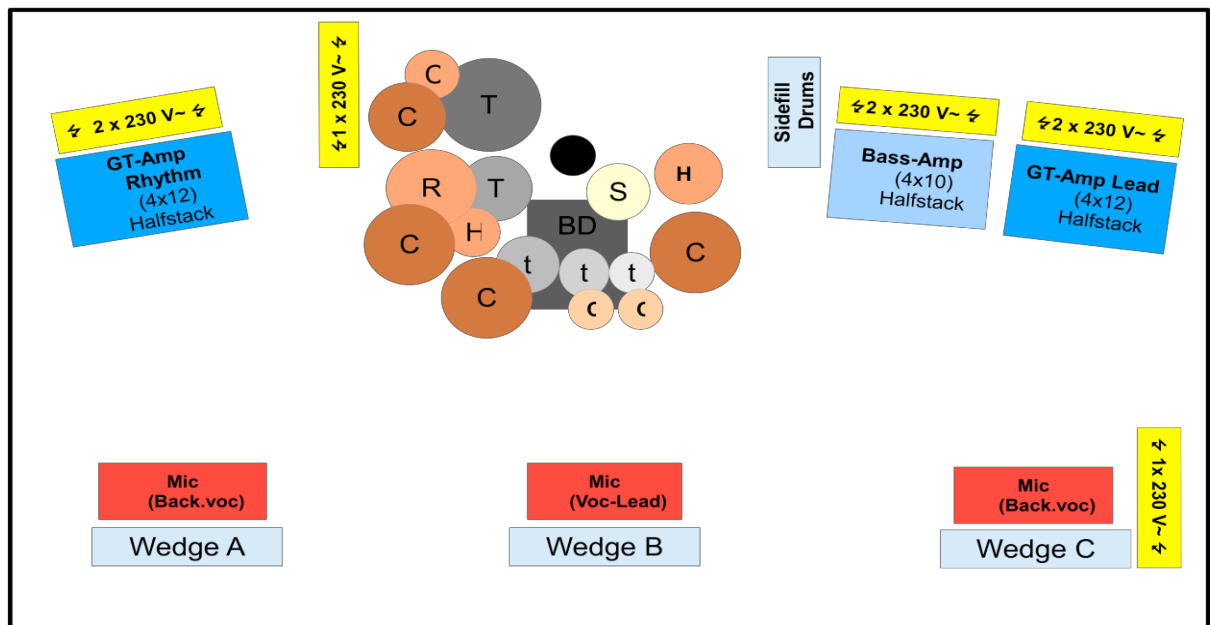

Technical Rider ARSEN

- Lead Voc. Shure Beta 58A
- Drumset: Tama Rockstar:
22" Bassdrum, 13" Snare, 16" Floortom, 14" Floortom,
12" Tom, 10" Tom, 8" Tom,
14" Hi-Hat links und rechts
8 Becken
- Bass: TecAmp Black Jag 500
Warwick 4x10 Box
- Rhythm-Guitar: Mesa Boogie Dual Rectifier 100 W Mesa
Boogie 4x12 Box 2 x 280W
- Lead-Guitar: Marshall JVM 410h
Marshall 4x12 1960 Lead Box
- Monitor Settings: Wedge A: Rhythm Guitar, Bass, Lead Voc.
Wedge B: Lead Voc.
Wedge C: Lead Guitar